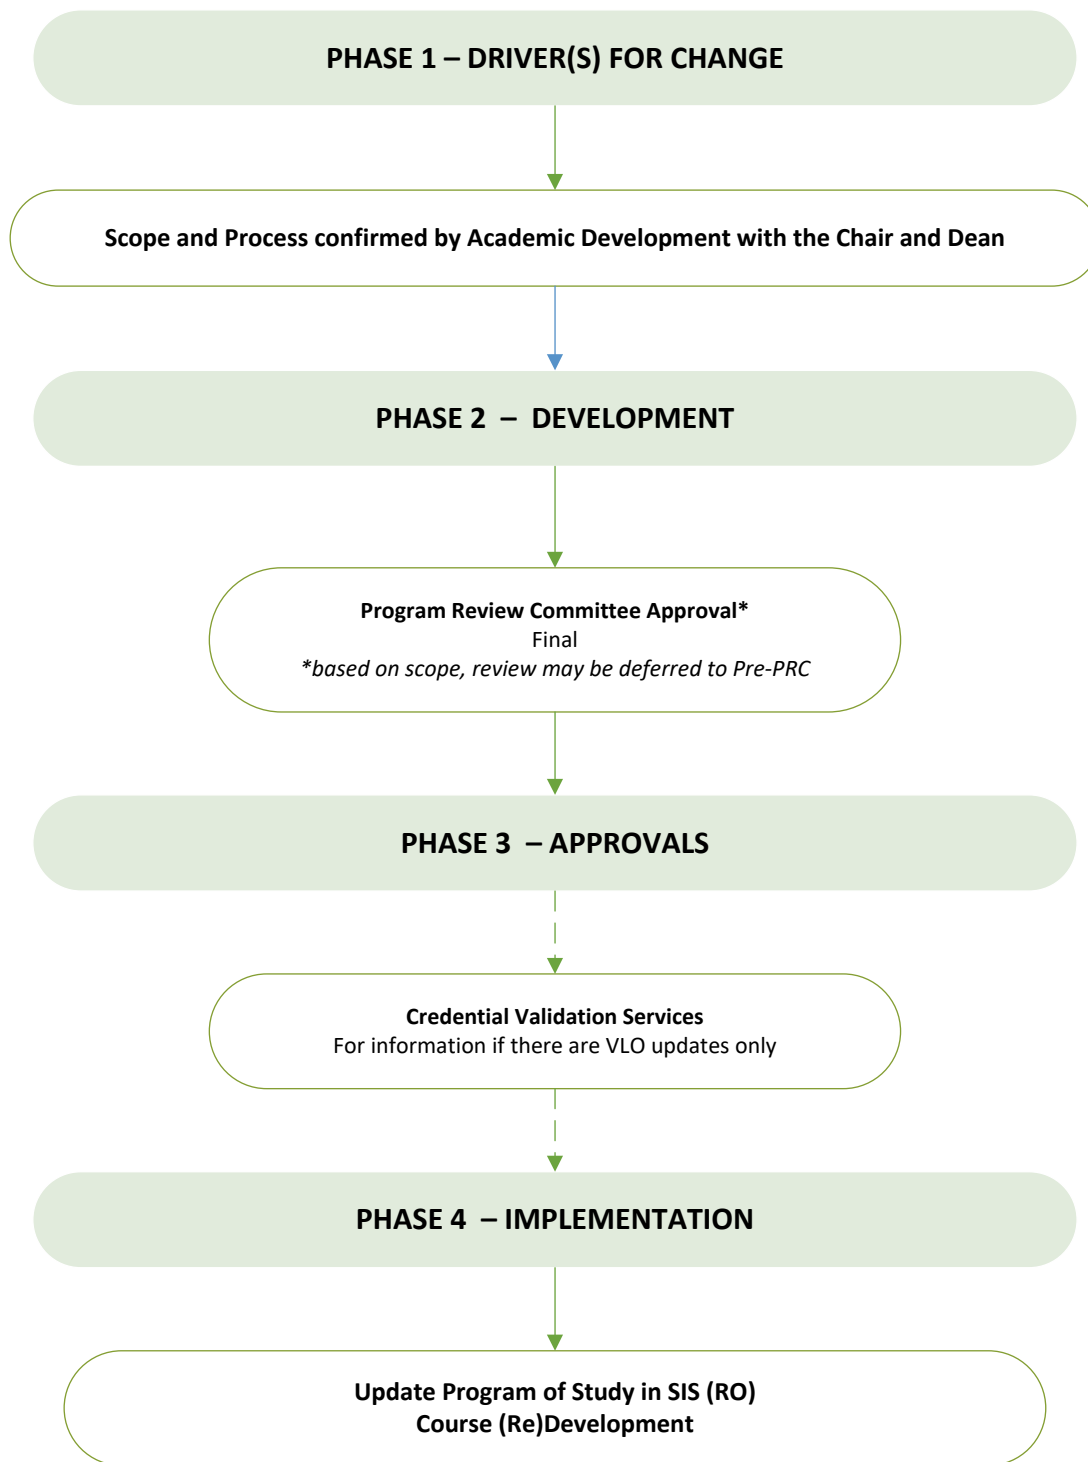

## Minor Modifications (Supported by Academic Development)

### SCOPE OF CHANGES

- VLOs (program descriptions only)
- Program of Study (add/remove/redistribute courses)
- Course titles, course descriptions, course hours
- Course Learning Requirements
- VLO/EES Mapping and CLR Mapping
- Program Narrative