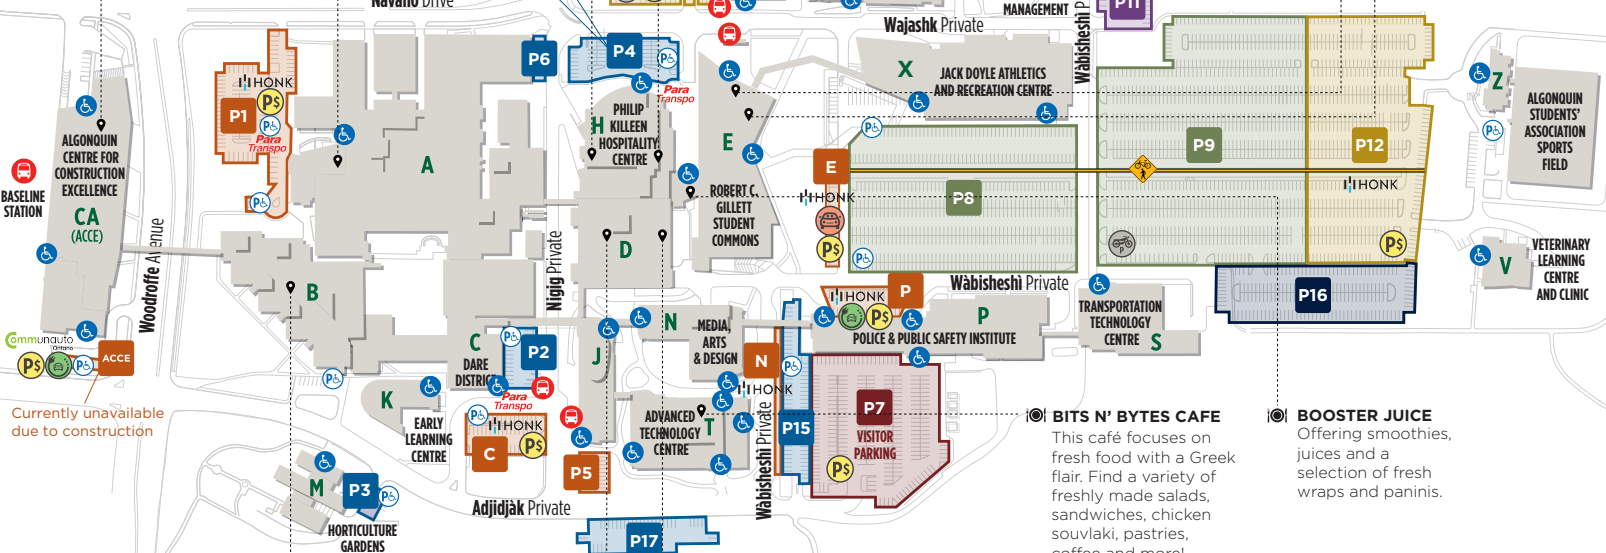

TIM HORTONS

Find all your Tims favourites here including hot & cold beverages, freshly made treats and meal options.

THE FIX EATERY

This location offers a grill, soups, salads, and much more.

THE PRINT SHOP

Located in Connections, our Quick Copy Center can make your projects look professional.

RESTAURANT
INTERNATIONAL
PRO PHYSIO

CONNECTIONS THE CAMPUS STORE (H110)

Get your course materials, AC clothing, school supplies, and tech here.

RESIDENCE AND CONFERENCE CENTRE

More than 1,000 students call our Residence home during the school year!

35TH STREET MARKET CAFÉ

This location is both a food service location and market, offering fresh hot and cold meals, grab and go options and a variety of convenience items.

Currently unavailable due to construction

THE PORTABLE FEAST

This location will satisfy all of your Mexican cravings! You will also find a large selection of Fresh Express items here.

MARKETPLACE FOOD COURT