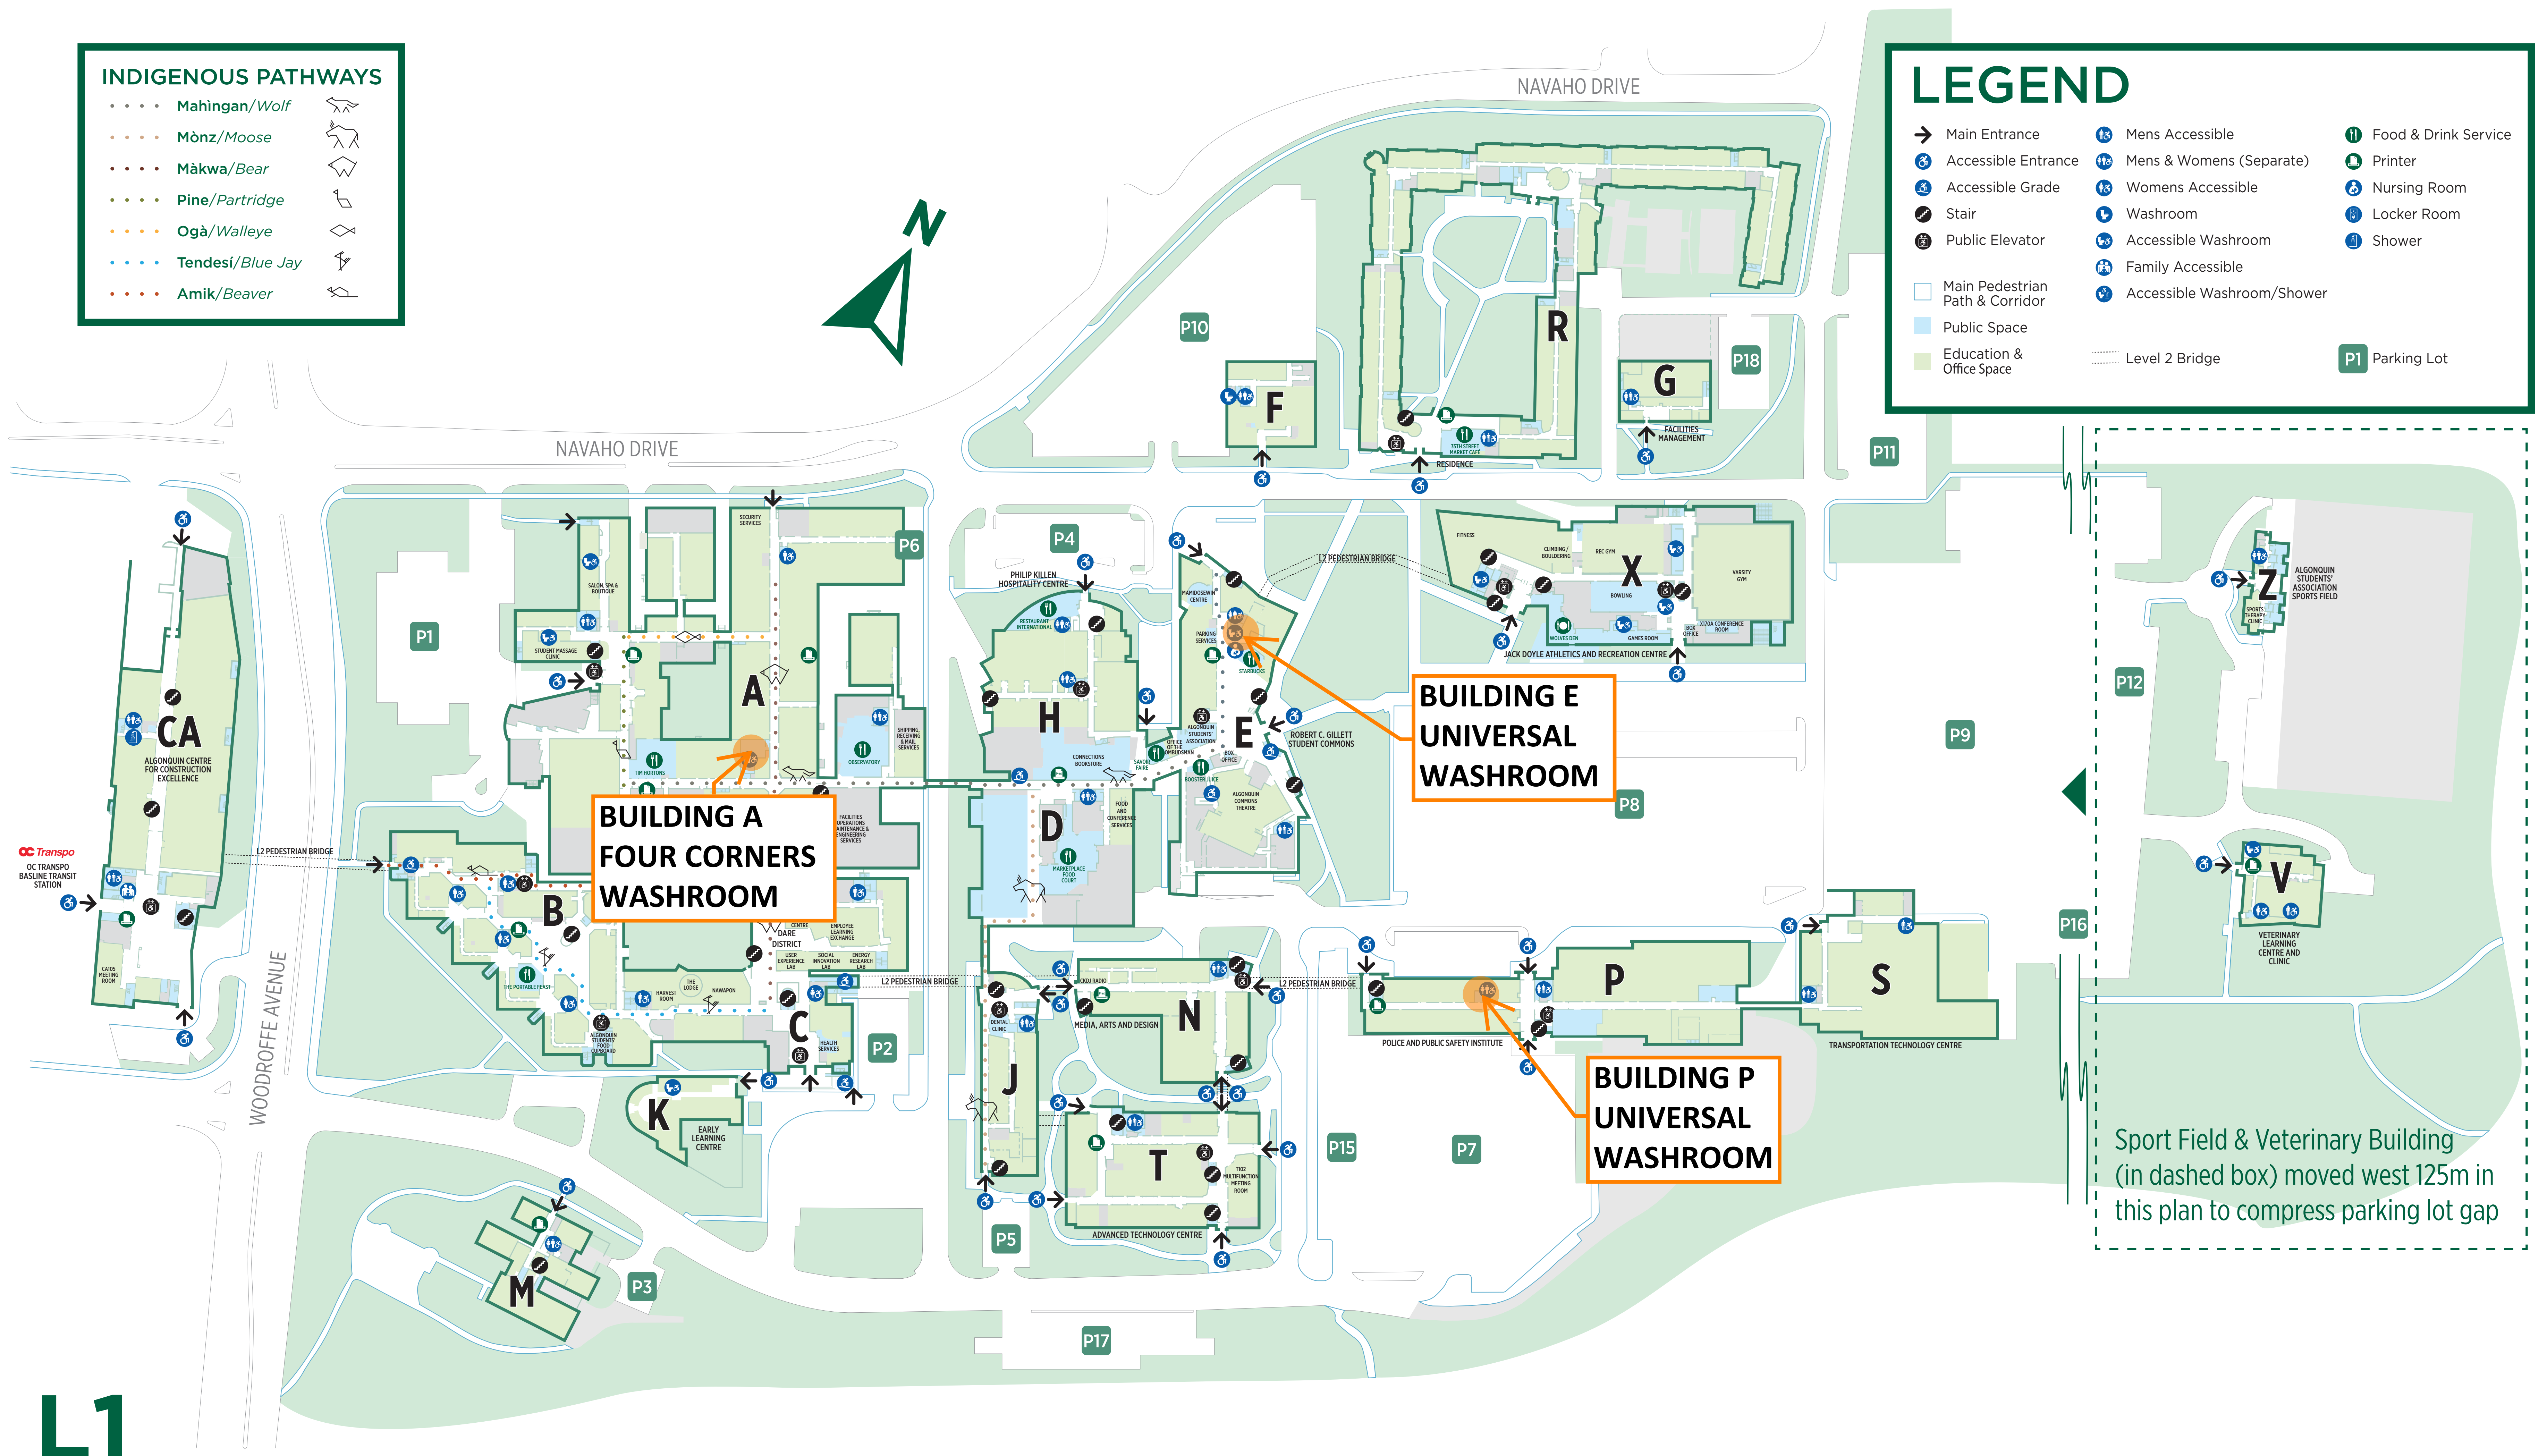

INDIGENOUS PATHWAYS

.....	Mahingan/Wolf	
.....	Mónz/Moose	
.....	Màkwa/Bear	
.....	Pine/Partridge	
.....	Ogà/Walleye	
.....	Tendesí/Blue Jay	
.....	Amik/Beaver	

LEGEND

	Main Entrance		Mens Accessible		Food & Drink Service
	Accessible Entrance		Mens & Womens (Separate)		Printer
	Accessible Grade		Womens Accessible		Nursing Room
	Stair		Washroom		Locker Room
	Public Elevator		Accessible Washroom		Shower
	Main Pedestrian Path & Corridor		Family Accessible		
	Public Space		Accessible Washroom/Shower		
	Education & Office Space				
	Level 2 Bridge				
	Parking Lot				

Sport Field & Veterinary Building (in dashed box) moved west 125m in this plan to compress parking lot gap